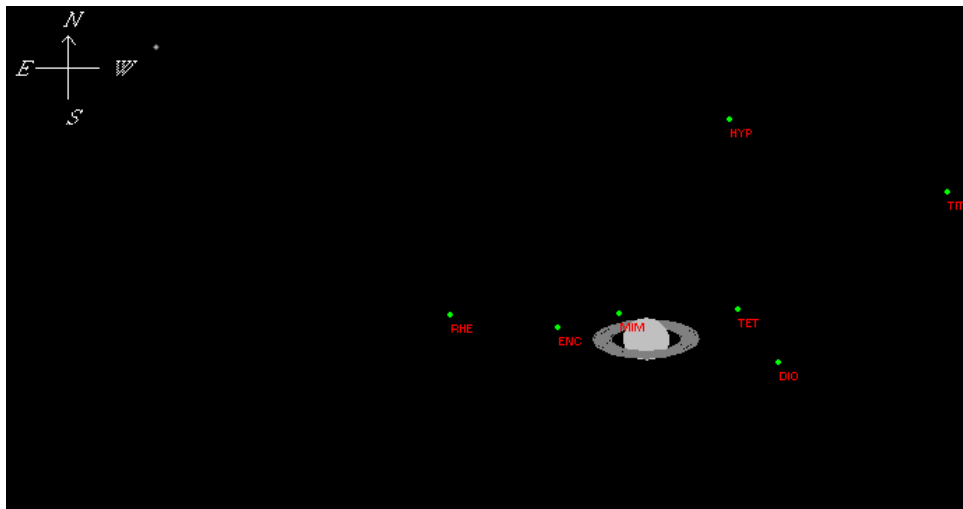

2 Saturn- Philips web camera/GIMP from Metochi Observatory

- Photography of Saturn through EXTA-70 with Philips Web Camera in “90 eyepiece holder” and Barlow lens 2x

1. June 2014, 00:49). MaxIm process: Stretch/Planet (tif/905kB)

- Photography of Saturn through EXTA-70 with Philips Web Camera in “90 eyepiece holder” and Barlow lens 3x

1. June 2014, 00:49. MaxIm process: Stretch/Planet (tif/905kB)

- Sky Map give the true orientation of Saturn

Sky Map drawing 1. June 2014 (00:49:15) showing Saturn properly oriented in the sky. Saturn rings has a greater extent in east west direction compared with the north south direction. Next time we connect the Philips Camera to the EXT telescope we had to orient the Philips web camera so that the USB cable point at the front end of the telescope's optical tube. The rings in the real picture get the same orientation shown in drawing.